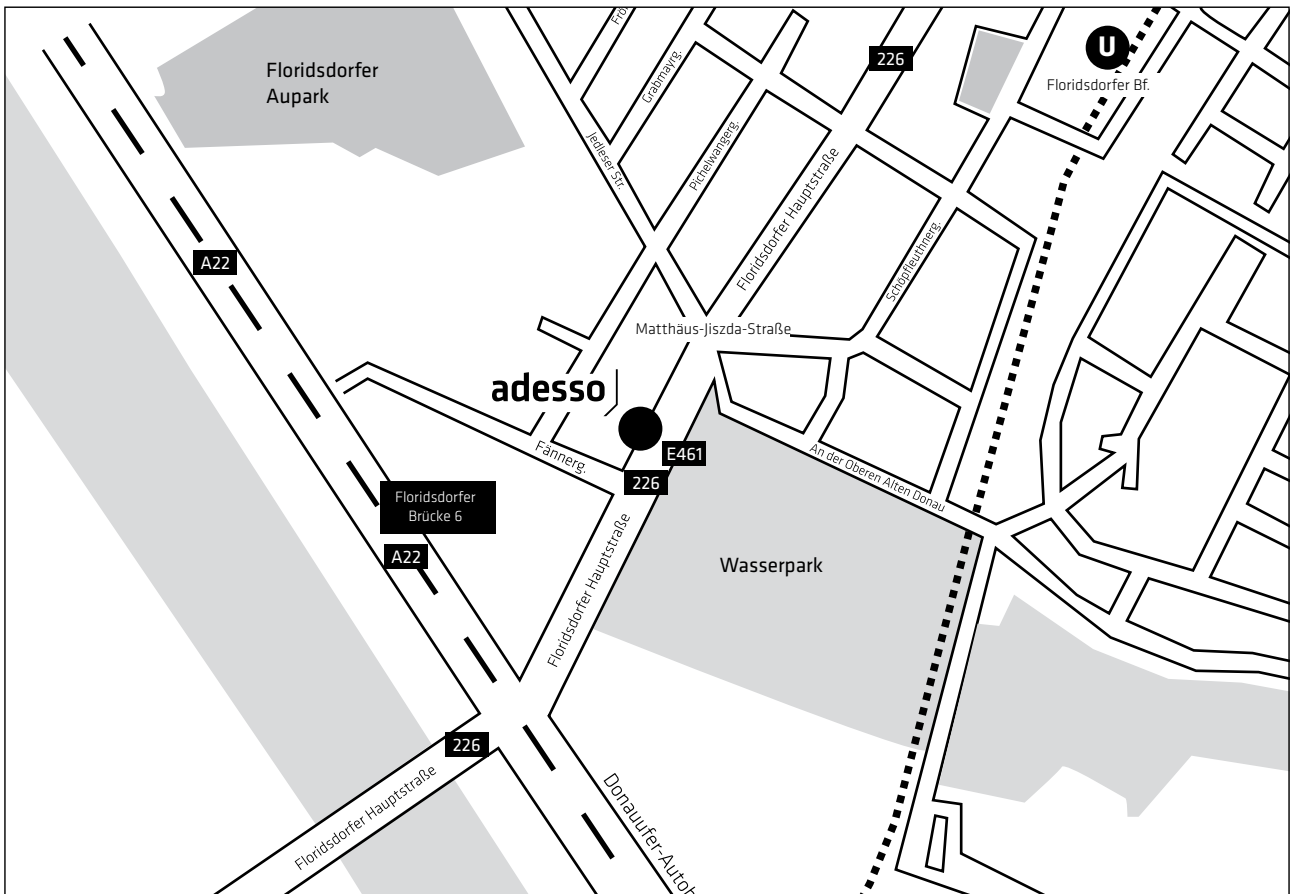

Location Plan adesso Austria GmbH

adesso Austria GmbH
floridotower 26. Stock
Floridsdorfer Hauptstraße 1
A-1210 Vienna
Austria
Phone +43 1 2198790-0
Fax +43 1 2198790-13
www.adesso.at

Location Plan adesso Austria GmbH Details

Transport Connections/ Directions:

Subway line Number U6 /Commuter Number S1, S2, S3, S5, S6, S7, S9, S15 / Bus: 20B, 28A, 29A, 33B / A22 / Airport Wien-Schwechat (VIE): within 20 minutes reach (over A22 and A4).

Directions Using Public Transport: Subway line Number U6 or commuter lines resp. bus lines to exit „Floridsdorf“; walking distance to floridotower takes approx. 15 minutes, or changing to tram line 31 (directing to Schottenring), getting off at Matthäus-Jiszda-Straße.

Directions by Car: Motorway A22, exit „Floridsdorfer Brücke“, heading towards Floridsdorf, turning left into Fannergasse at the first traffic lights, turning right directly afterwards into Pichelwangergasse, after ca. 70 meters: gateway into an underground parking (visitor parking spaces available)