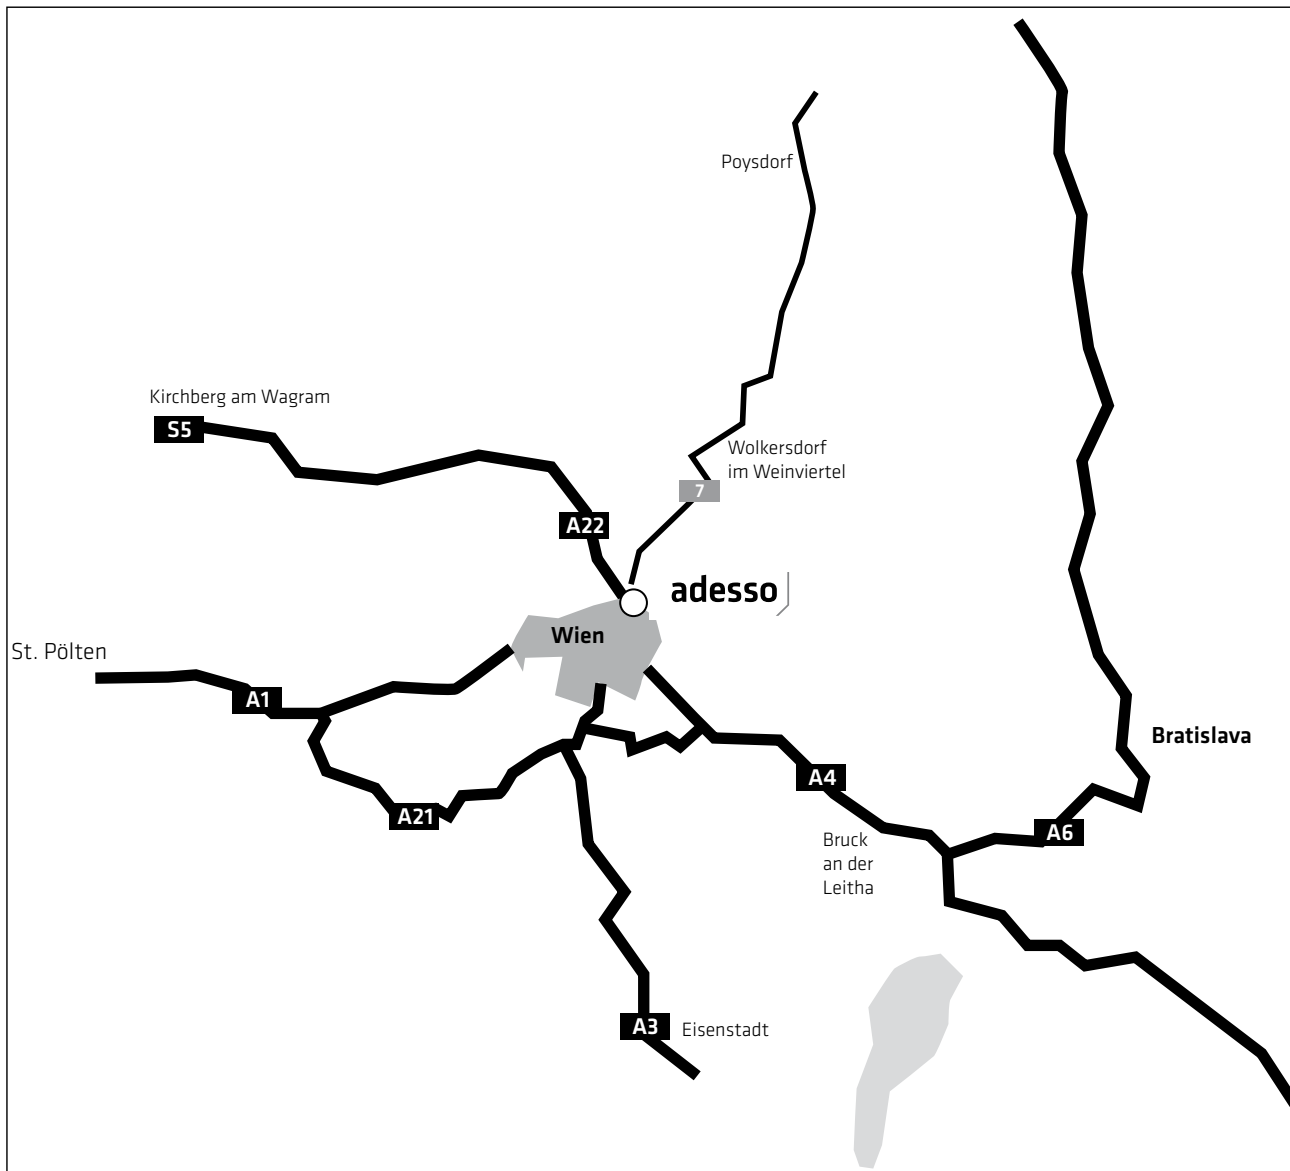

Location Plan adesso Austria GmbH

adesso Austria GmbH
floridotower 26. Stock
Floridsdorfer Hauptstraße 1
A-1210 Vienna
Austria
Phone +43 1 2198790-0
Fax +43 1 2198790-13
www.adesso.at

Location Plan adesso Austria GmbH Details

Transport Connections/ Directions:

Subway line Number U6 /Commuter Number S1, S2, S3, S5, S6, S7, S9, S15 / Bus: 20B, 28A, 29A, 33B / A22 / Airport Wien-Schwechat (VIE): within 20 minutes reach (over A22 and A4).

Directions Using Public Transport: Subway line Number U6 or commuter lines resp. bus lines to exit „Floridsdorf“; walking distance to floridotower takes approx. 15 minutes, or changing to tram line 31 (directing to Schottenring), getting off at Matthäus-Jiszda-Straße.

Directions by Car: Motorway A22, exit „Floridsdorfer Brücke“, heading towards Floridsdorf, turning left into Fannergasse at the first traffic lights, turning right directly afterwards into Pichelwangergasse, after ca. 70 meters: gateway into an underground parking (visitor parking spaces available)