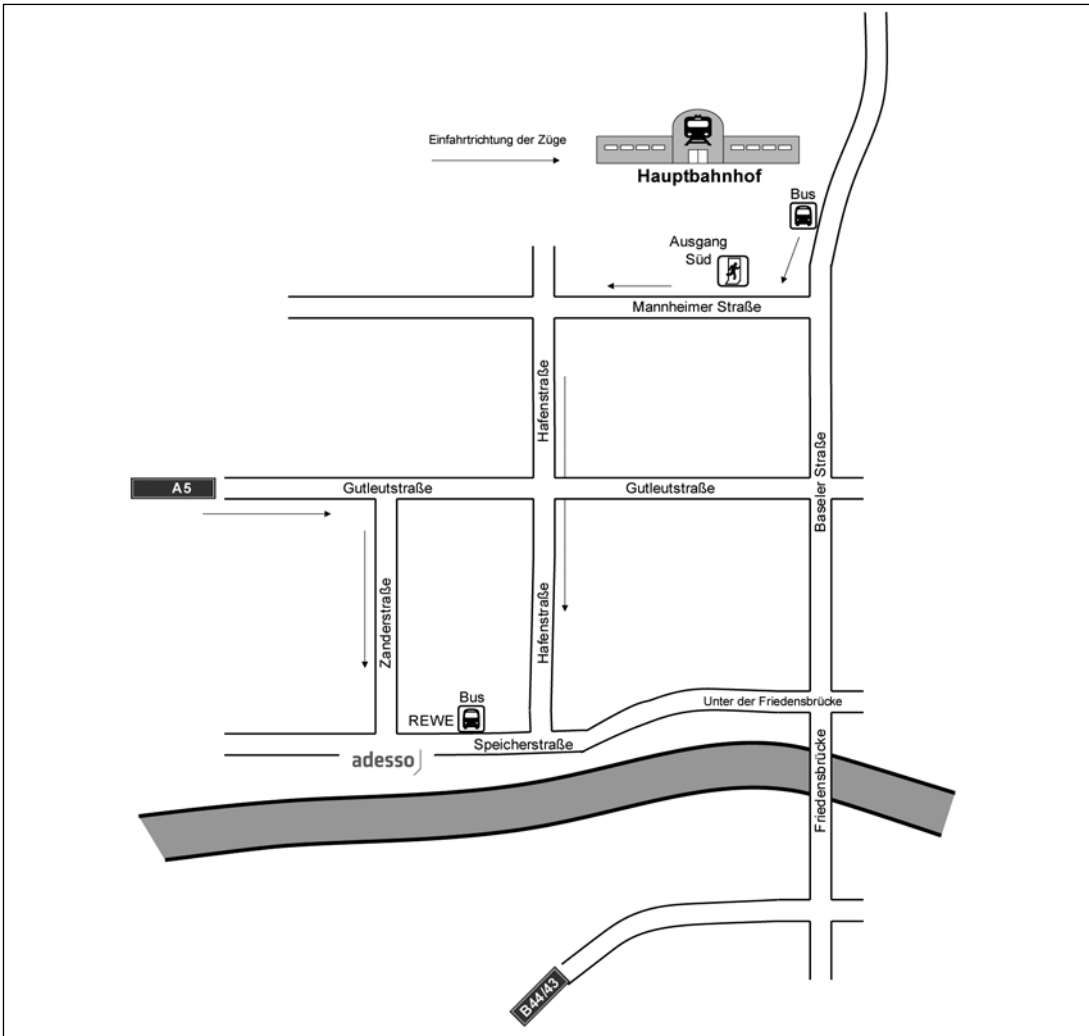

Using Public Transport

Frankfurt office is located within a 10-15 minutes walking distance of Frankfurt station (approximately 1,000 meters).

By bus: Exit the station at the main entrance. The bus terminal is located on the right hand side of the entrance. Take bus line number 33 (Departure: every 15 minutes) and get off at the first stop (Zanderstraße). The office is located on the opposite side of the road, about 50 meters from the bus stop.

By foot: Leave the station at the south exit. Turn right into Mannheimer Straße and follow the street up on a bridge in approximately 500 meters. Take the stairs on the left down to Hafenstraße. Keep straight on Hafenstraße for 400 meters until you reach Speicherstraße. You find the office building on the left.

We wish you a pleasant journey!

adesso AG
Speicherstraße 49-51
60327 Frankfurt/Main
Germany
Phone +49 69 219368-0
Fax +49 69 219368-30
office-frankfurt@adesso.de
www.adesso.de