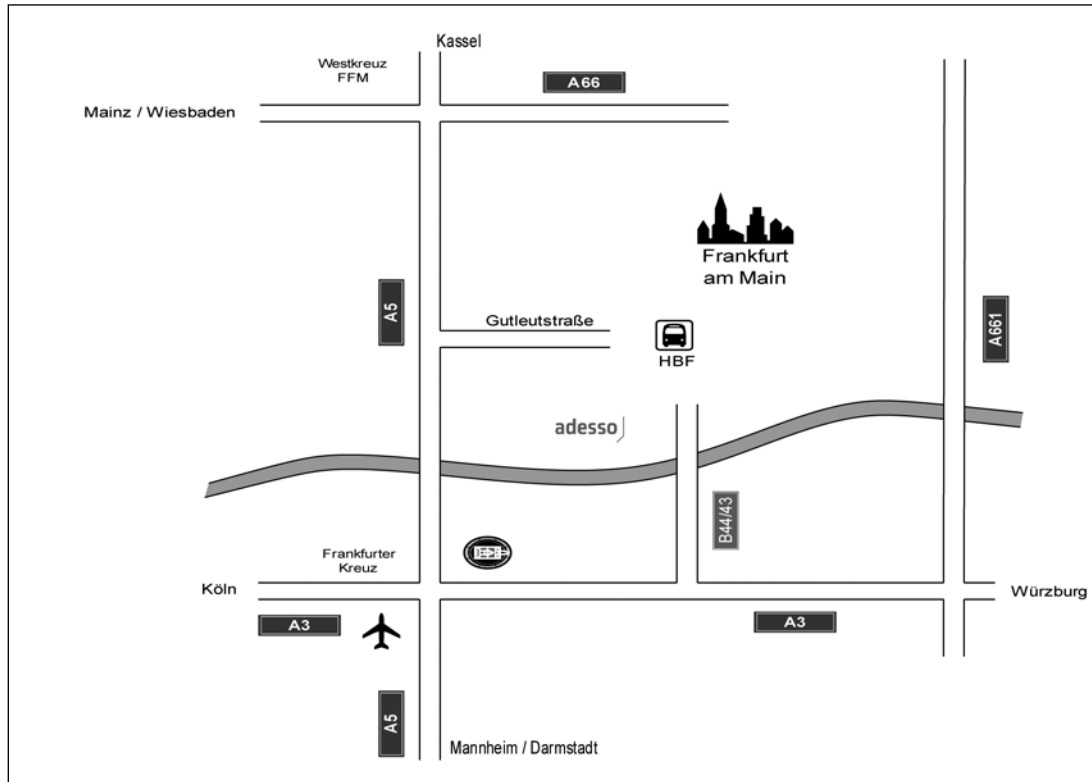

## Directions to Frankfurt Office

### Directions by Car

A5 in a southward direction: Head to interchange Westkreuz Frankfurt. Follow the directions towards Wiesbaden first and then towards Basel/Frankfurter Kreuz. Follow A5 in opposite direction up to exit number 20 – Frankfurt-Westhafen. Exit highway and follow Gutleutstraße inbound for about 3 km. Pass three traffic lights and turn right into Zanderstraße at the fourth traffic lights. Cross Zanderstraße up to Speicherstraße. The office building lies straight ahead.

A5 in a northward direction: Exit A5 at Frankfurt-Westhafen (exit number 20). Follow Gutleutstraße inbound for about 3 kilometres. Pass three traffic lights and turn right into Zanderstraße at the fourth traffic lights. Cross Zanderstraße up to Speicherstraße. The office building lies straight ahead.

### Using Public Transport

Frankfurt office is located within a 10-15 minutes walking distance of Frankfurt station (approximately 1,000 meters).

By bus: Exit the station at the main entrance. The bus terminal is located on the right hand side of the entrance. Take bus line number 33 (Departure: every 15 minutes) and get off at the first stop (Zanderstraße). The office is located on the opposite side of the road, about 50 meters from the bus stop.