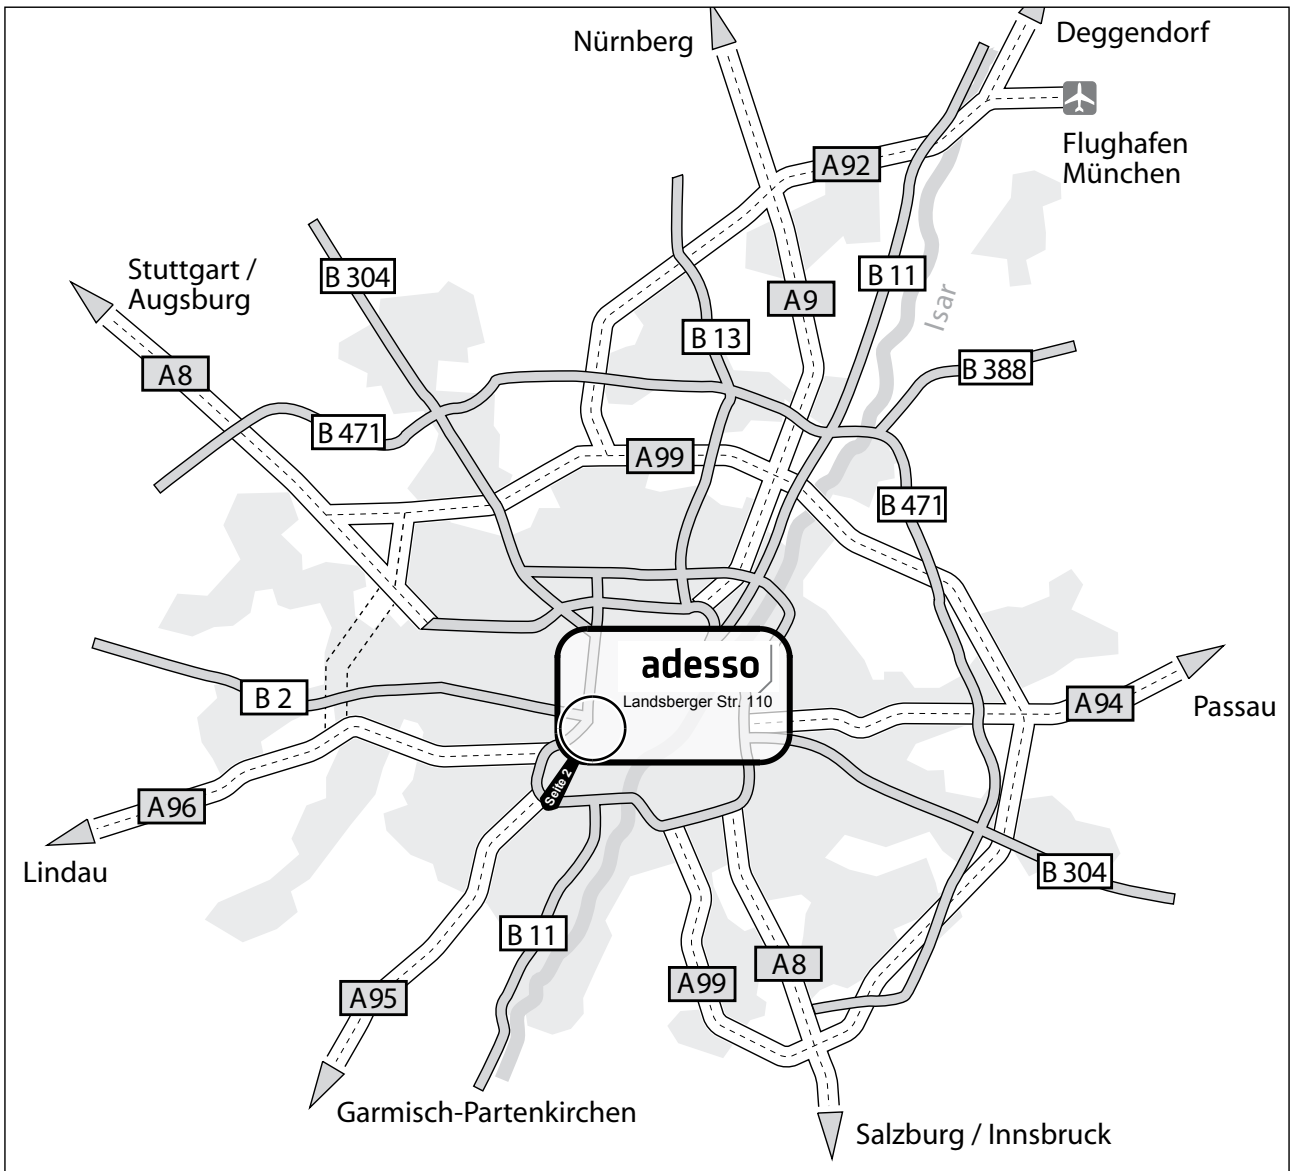

Location Plan Office Munich Directions Using Car

adesso AG
adesso AG
Landsberger Str. 110
80339 München
Phone +49 89 189316-0
Fax +49 89 189316-99
office-muenchen@adesso.de
www.adesso.de

Location Plan Office Munich Details

Directions Using Public Transport

Starting from the airport, take S1 (city train) towards „Ostbahnhof München“ or S8 towards „Herrsching“ via Hauptbahnhof (central station) to „Donnersbergerbrücke“ (travel time: 45 minutes). From central station („Hauptbahnhof“) you can take every S-Bahn (city train) towards „Laim/Pasing“. Exit at „Donnersbergerbrücke“ (two stops). From there, you reach adesso within a five minutes walking distance (keep left towards the „Go-Yellow-Tower“). Visit www.mvv-muenchen.de for detailed information.