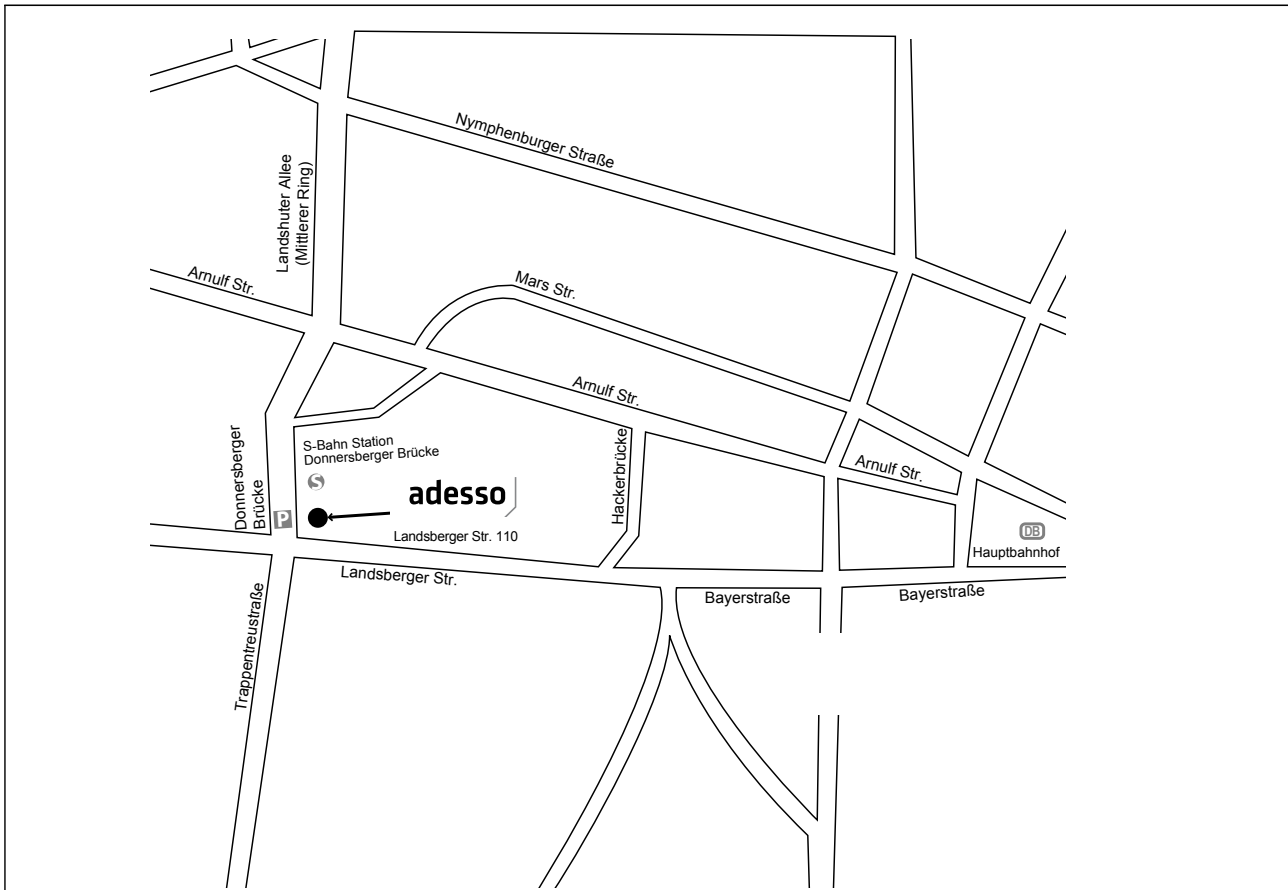

Location Plan Office Munich Directions Using Car

adesso AG
adesso AG
Landsberger Str. 110
80339 München
Phone +49 89 189316-0
Fax +49 89 189316-99
office-muenchen@adesso.de
www.adesso.de

Location Plan Office Munich Details

Directions Using Public Transport

Starting from the airport, take S1 (city train) towards „Ostbahnhof München“ or S8 towards „Geltendorf“ via Hauptbahnhof (central station) to „Donnersbergerbrücke“ (travel time: 45 minutes). From central station („Hauptbahnhof“) you can take every S-Bahn (city train) towards „Laim/Pasing“. Exit at „Donnersbergerbrücke“ (two stops). From there, you reach adesso within a five minutes walking distance (keep left towards the „Go-Yellow-Tower“). Visit www.mvv-muenchen.de for detailed information.