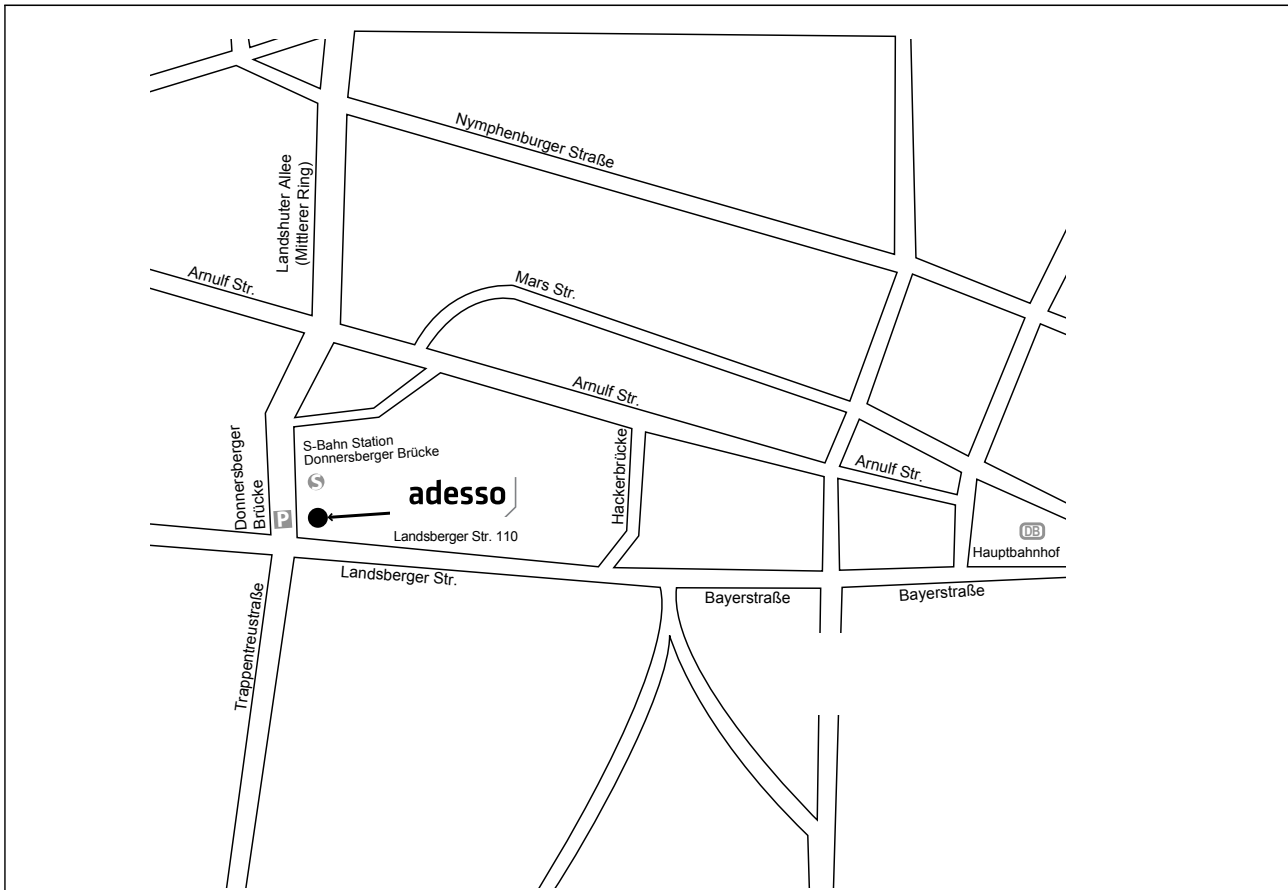

Location Plan Office Munich Directions Using Car

adesso AG
adesso AG
Landsberger Str. 110
80339 München
Phone +49 89 189316-0
Fax +49 89 189316-99
office-muenchen@adesso.de
www.adesso.de

Location Plan Office Munich Details

Directions Using Public Transport

Starting from the airport, take S1 (city train) towards „Ostbahnhof München“ or S8 towards „Herrsching“ via Hauptbahnhof (central station) to „Donnersbergerbrücke“ (travel time: 45 minutes). From central station („Hauptbahnhof“) you can take every S-Bahn (city train) towards „Laim/Pasing“. Exit at „Donnersbergerbrücke“ (two stops). From there, you reach adesso within a five minutes walking distance (keep left towards the „Go-Yellow-Tower“). Visit www.mvv-muenchen.de for detailed information.