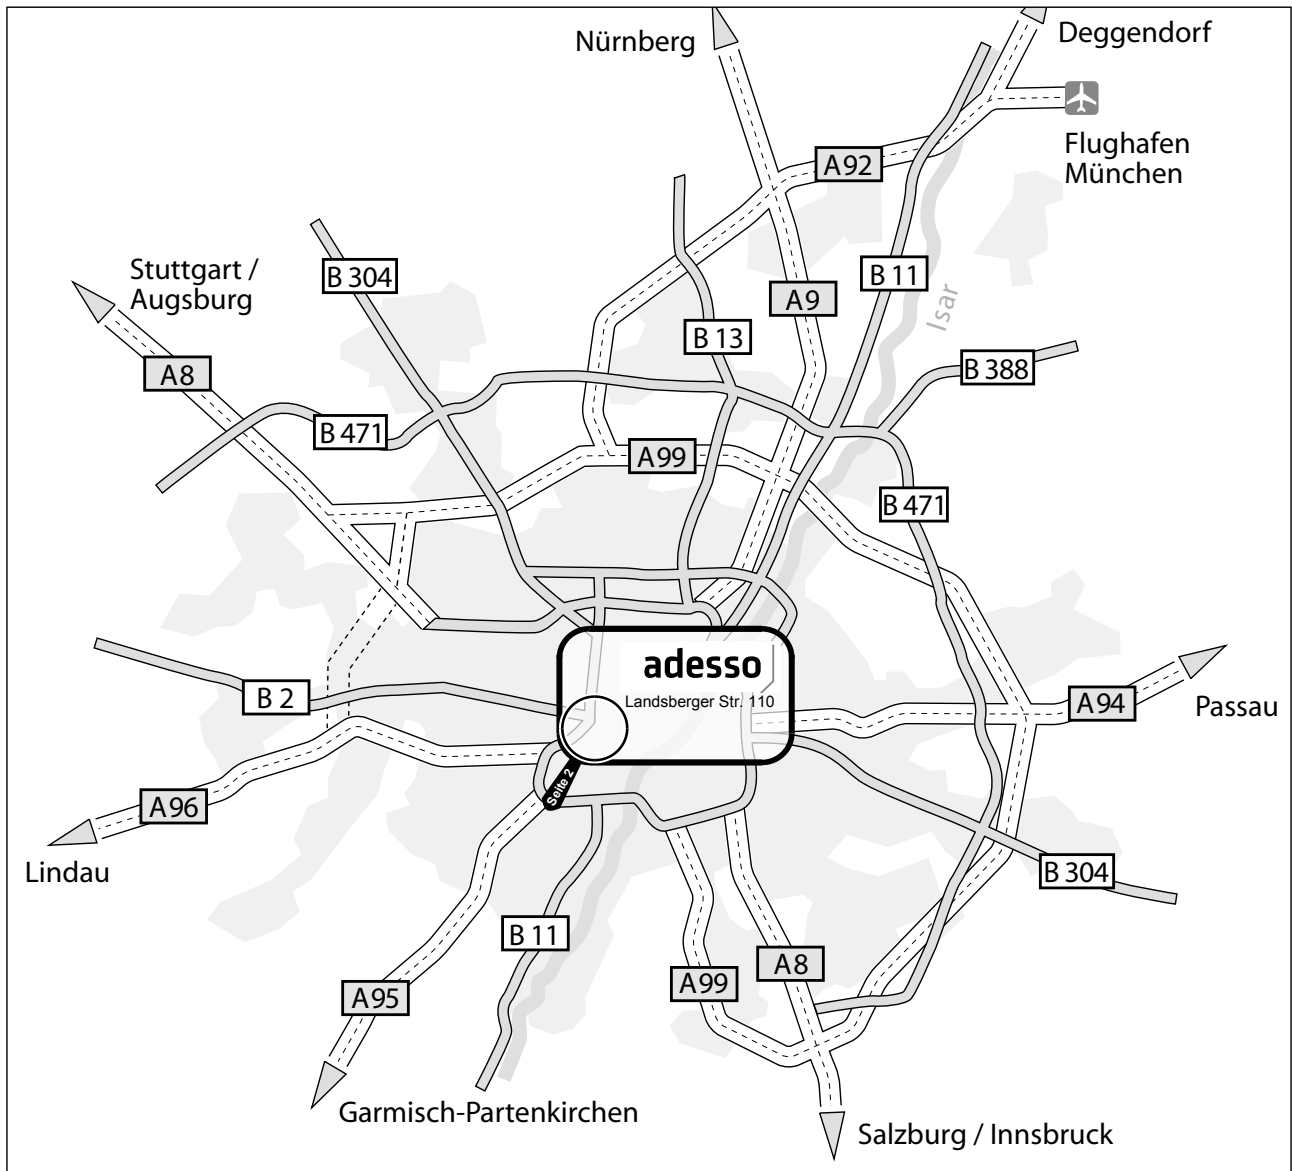

Location Plan Office Munich Directions Using Car

adesso AG
adesso AG
Landsberger Str. 110
80339 München
Phone +49 89 189316-0
Fax +49 89 189316-99
office-muenchen@adesso.de
www.adesso.de

Location Plan Office Munich Details

Directions Using Public Transport

Starting from the airport, take S1 (city train) towards „Ostbahnhof München“ or S8 towards „Geltendorf“ via Hauptbahnhof (central station) to „Donnersbergerbrücke“ (travel time: 45 minutes). From central station („Hauptbahnhof“) you can take every S-Bahn (city train) towards „Laim/Pasing“. Exit at „Donnersbergerbrücke“ (two stops). From there, you reach adesso within a five minutes walking distance (keep left towards the „Go-Yellow-Tower“). Visit www.mvv-muenchen.de for detailed information.