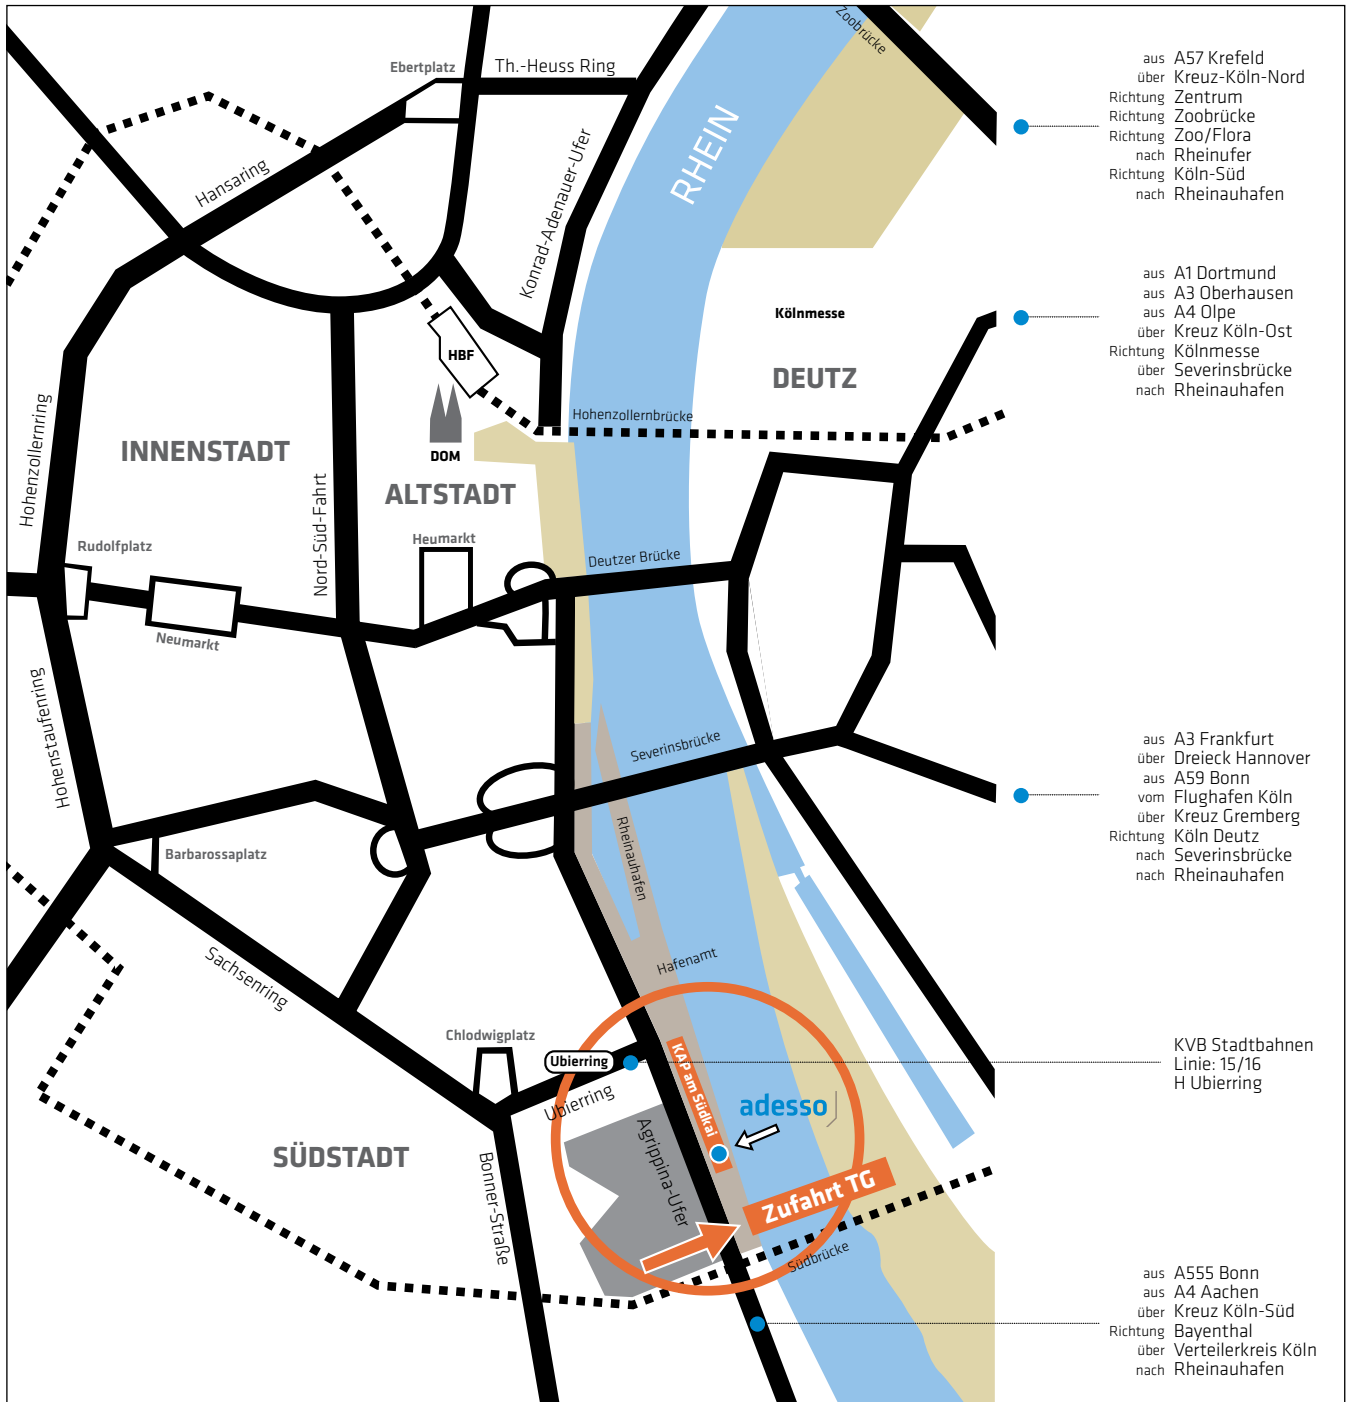

Directions to Cologne Office

Public Transport Directions

Take tram line 16 towards Sürth/Bonn from Cologne Central Station. At Hansaring, station take line 15 and get off at Ubierring station. From there, you reach Agrippinawerft 28 within a short walking distance. See KVB (Cologne Public Transport) website for detailed information. www.kvb-koeln.de.

adesso AG
Agrippinawerft 28
50678 Köln
Germany
Phone +49 221 34667-10
Fax +49 221 34667-11
office-koeln@adesso.de

Parking in the Underground Garage / South Entrance

Please take the south side entrance of the underground garage "Rheinauhafen" and - if possible - use the parking spaces in the green area. Take staircase 9.03, "Agrippinawerft 28/Kap am Südkai".