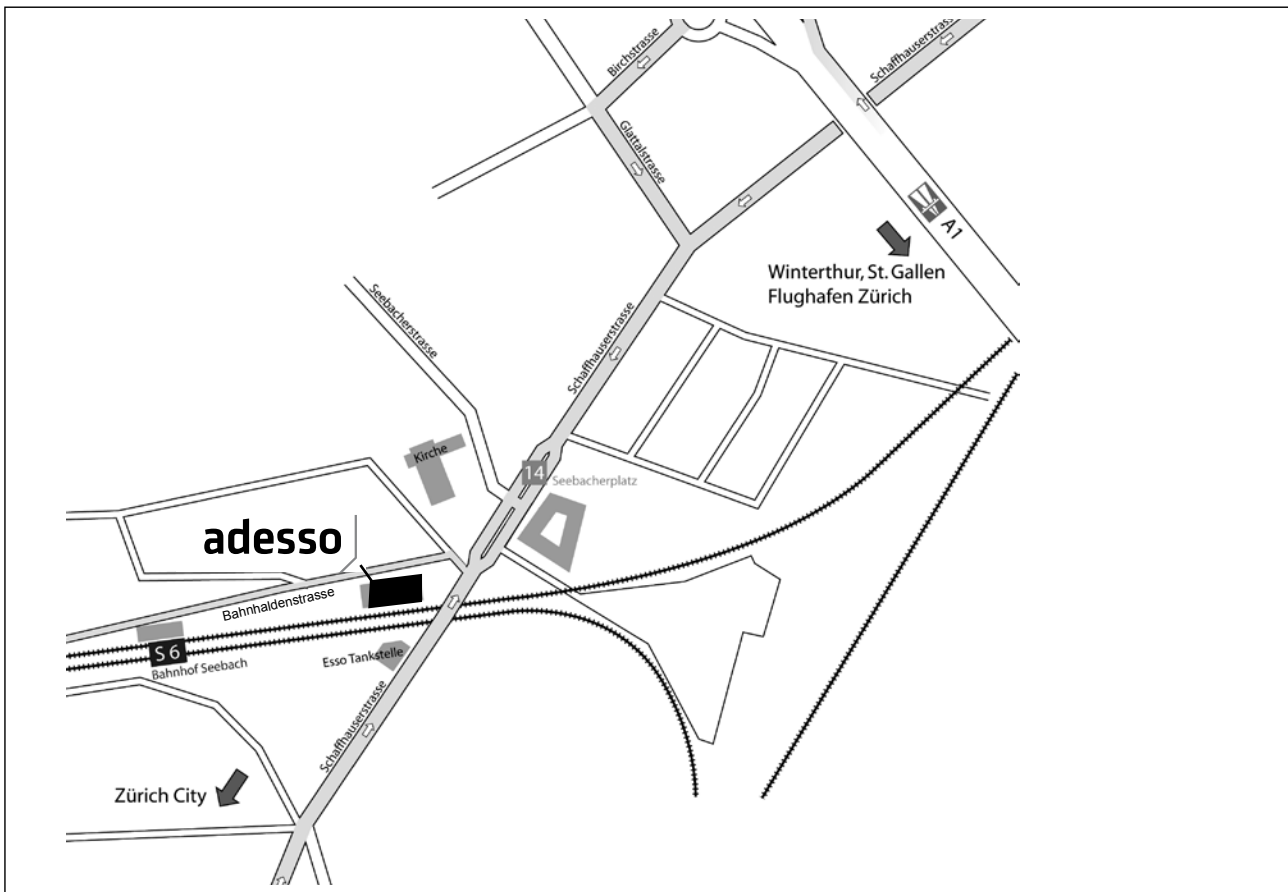

## Location Plan adesso Schweiz AG

**adesso Schweiz AG**  
Bahnhaldenstrasse 7  
8052 Zürich  
SWITZERLAND  
Phone +41 44 854 86 00  
Fax +41 44 854 86 05  
[www.adesso.ch](http://www.adesso.ch)

## Location Plan adesso Schweiz AG Details

### Directions by Car:

- > Highway Exit A1 Zürich-Seebach > Heading towards „Messe“ (exhibition centre) > On Schaffhauserstrasse turn right, directly behind the church, and head towards the station and the post office
- > adesso parking lots for visitors are located at the left hand side of the post office

### Directions Using Public Transport:

- > Tram Number S6 to Bahnhof Seebach > You reach adesso within a 3-minute walking distance, heading towards Schaffhauserstrasse