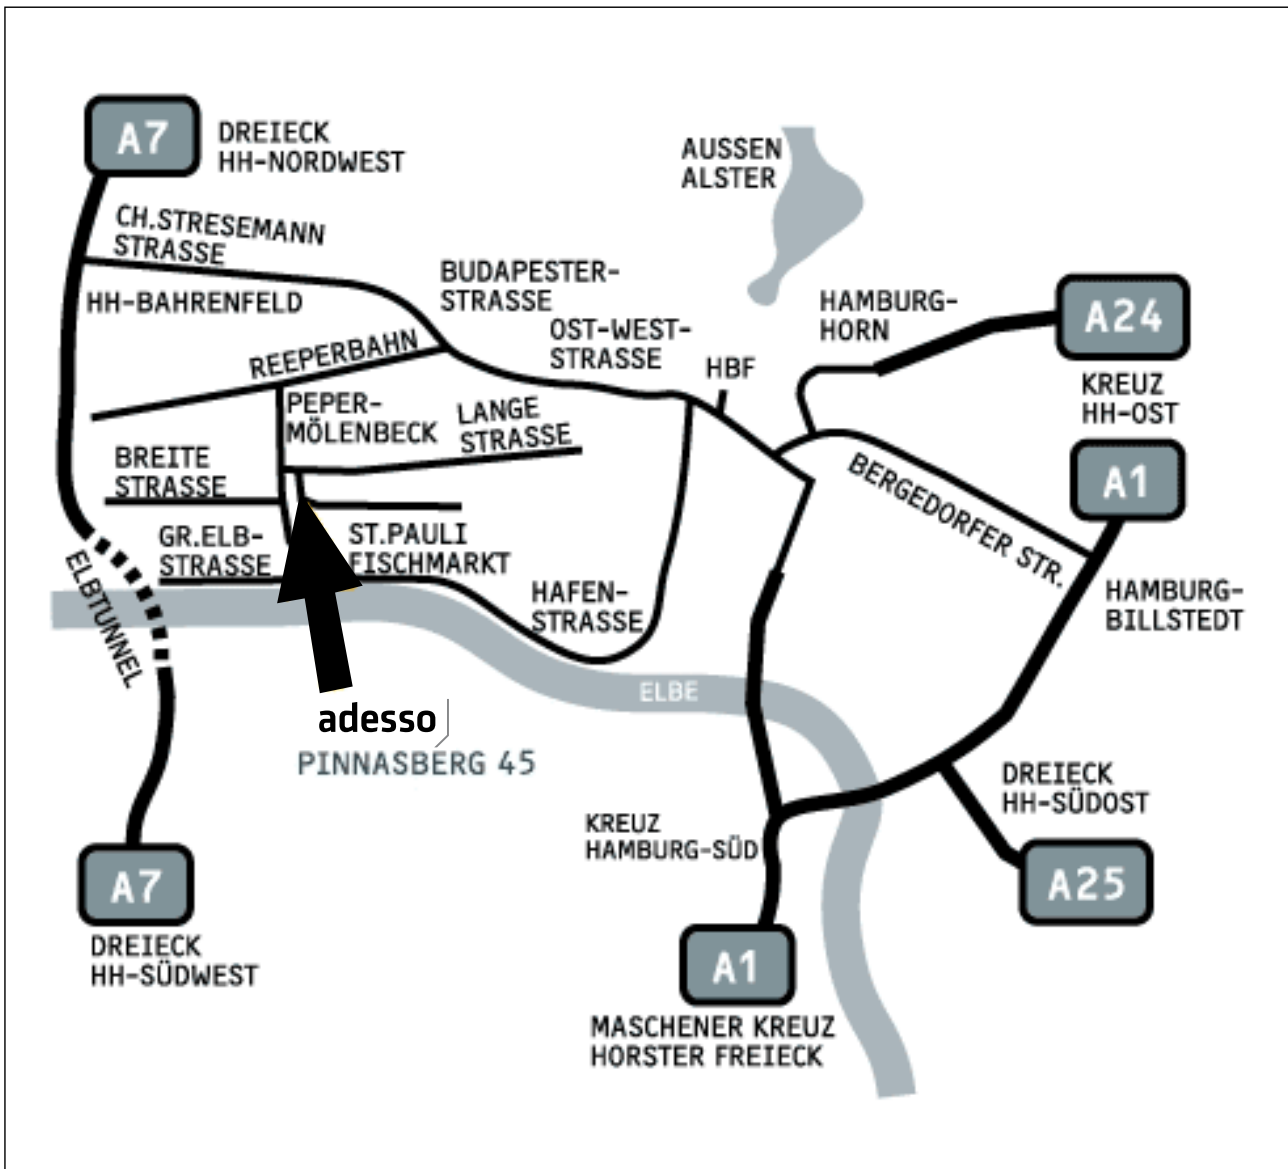

Location Plan Office Hamburg Directions Using Car

adesso AG
 Pinnasberg 45
 20359 Hamburg
 Phone +49 40 40184100
 Fax +49 40 40184101
 info@adesso.de
 www.adesso.de