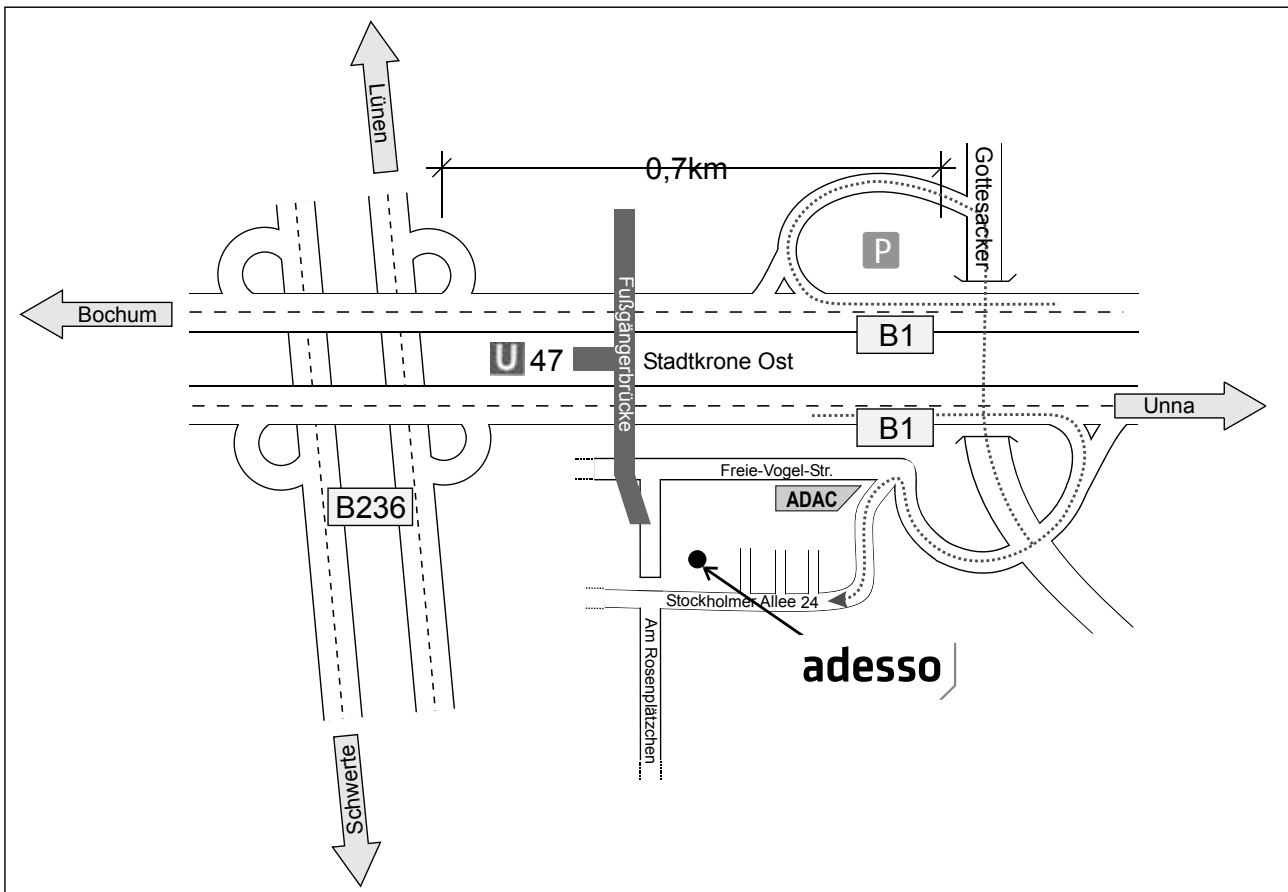

## Location Plan Office Dortmund Directions Using Car

**adesso AG**  
 Stockholmer Allee 24  
 44269 Dortmund  
 Phone +49 231 930-9330  
 Fax +49 231 930-9331  
 info@adesso.de  
 www.adesso.de

## Location Plan Office Dortmund Details

### Directions Using Public Transport

From central station ("Hauptbahnhof") take U-Bahn (subway) U47 towards "Aplerbeck". Exit at "Stadtkrone Ost". From there, you reach adesso within a three minute walking distance. Visit [www.vrr.de](http://www.vrr.de) for detailed information.