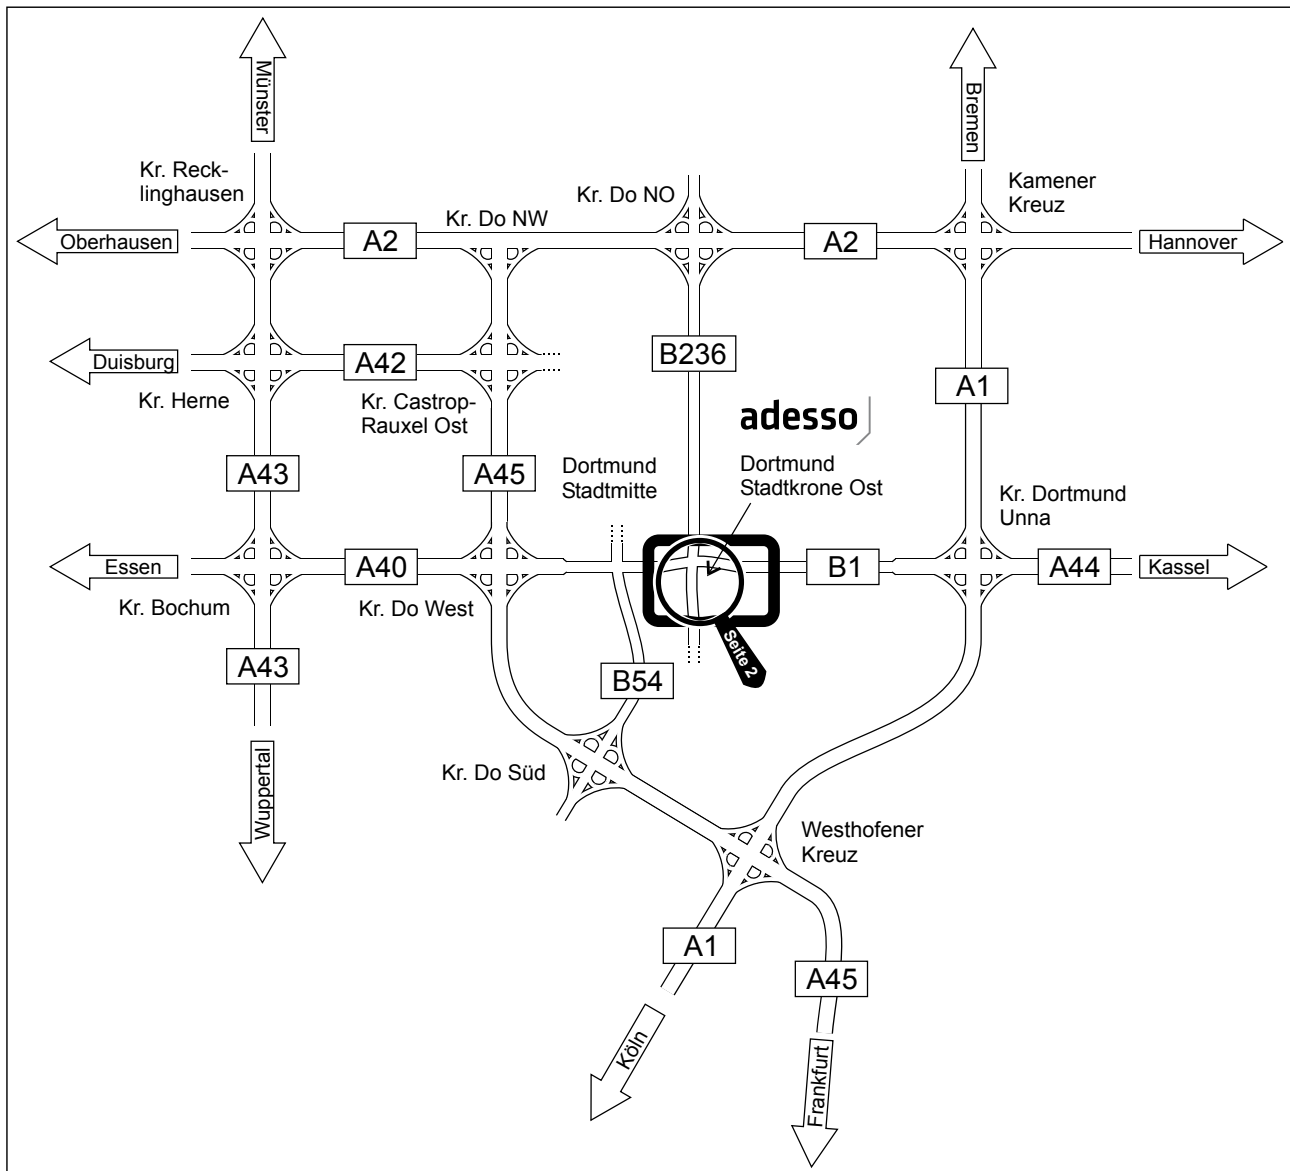

## Location Plan Office Dortmund Directions Using Car

**adesso AG**  
 Stockholmer Allee 24  
 44269 Dortmund  
 Phone +49 231 930-9330  
 Fax +49 231 930-9331  
 info@adesso.de  
 www.adesso.de

## Location Plan Office Dortmund Details

### Directions Using Public Transport

From central station ("Hauptbahnhof") take U-Bahn (subway) U47 towards "Aplerbeck". Exit at "Stadtkrone Ost". From there, you reach adesso within a three minute walking distance. Visit [www.vrr.de](http://www.vrr.de) for detailed information.